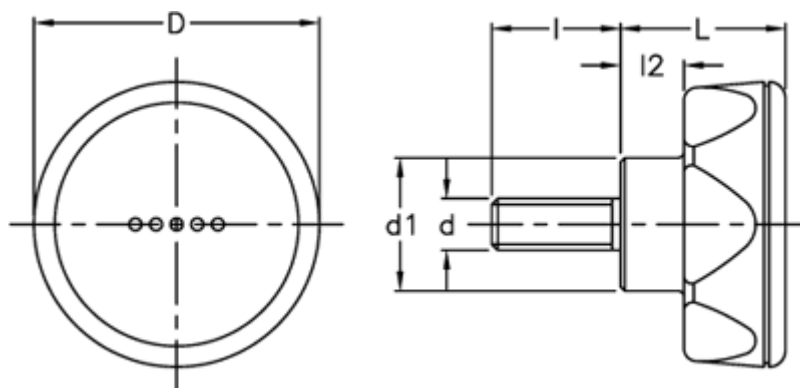

Article number: 23052224614

Description: E+G Lobe knob
ELK.56-p M10x30-C4 yellow centre cap

Measures

D	= 56
d1	= 26.5
d 6g	= M10
l	= 30
L	= 29
l2	= 11